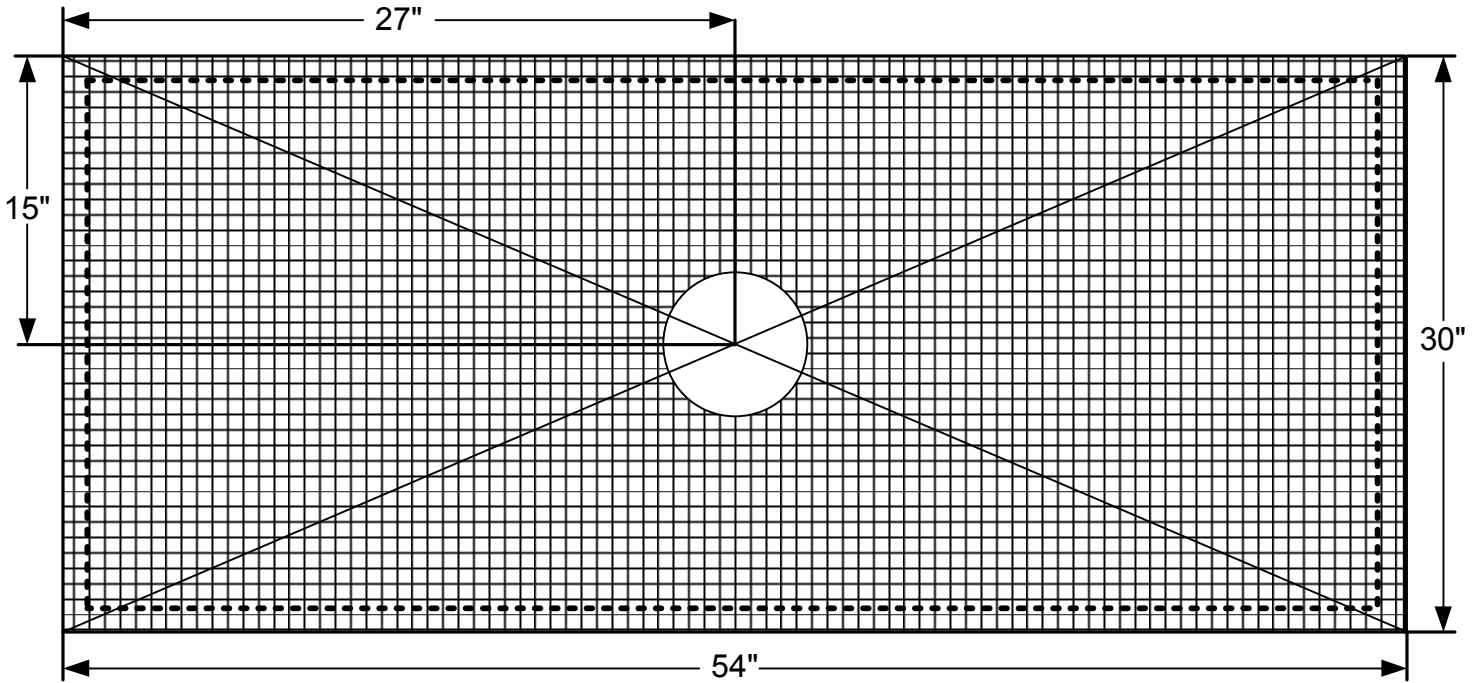

# QWICK SLOPE

PROFESSIONAL

Model: QS-3054-C

..... = 2" Recommended Maximum Cut Line

1-1/2"  
(Nom)