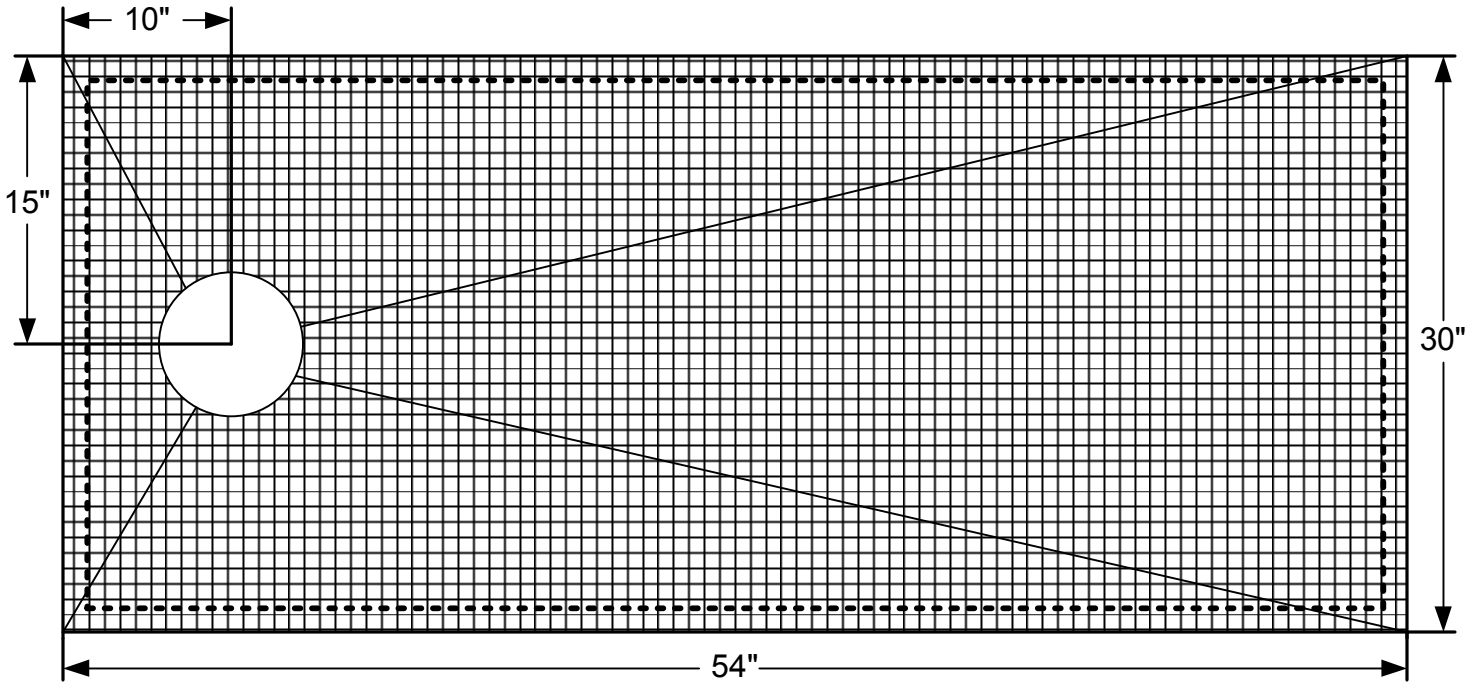

QWICK SLOPE PROFESSIONAL

Model: QS-3054-L

----- = 2" Recommended Maximum Cut Line

1-1/2"
(Nom)