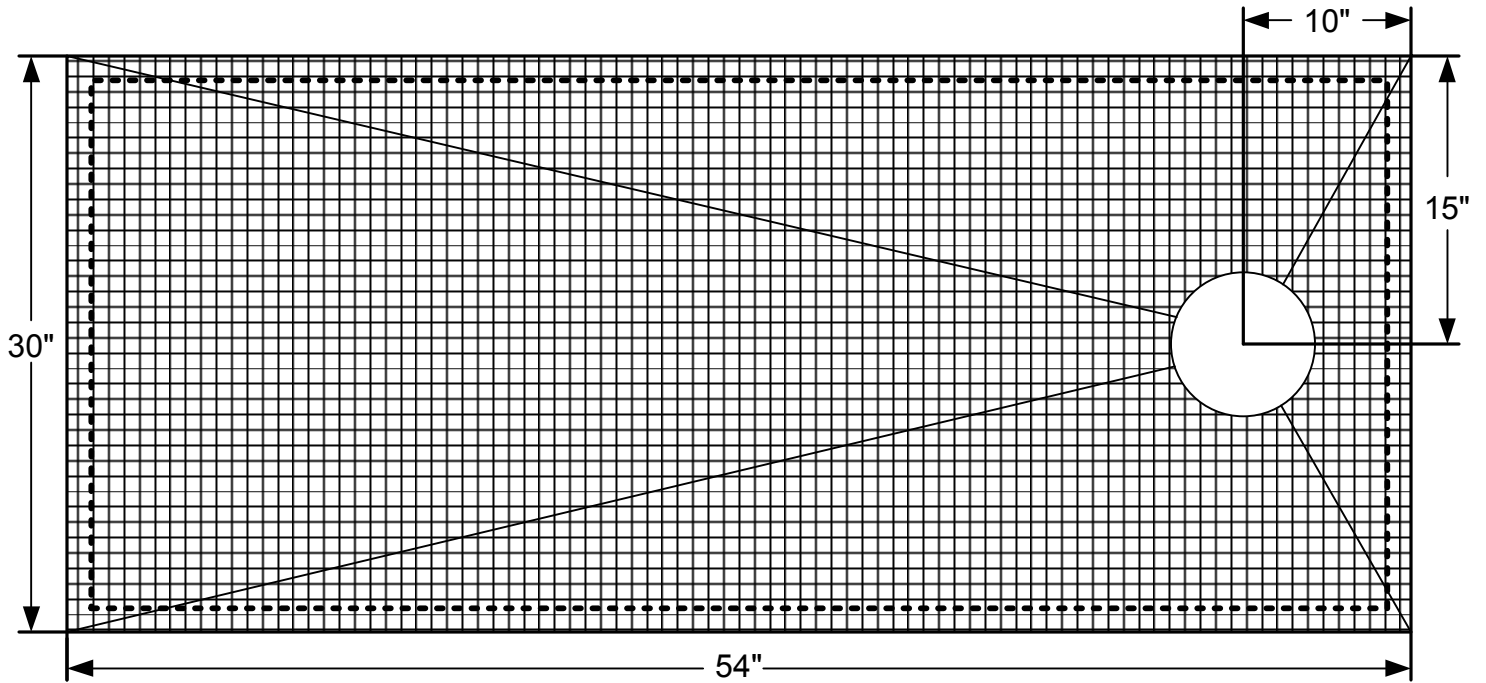

QWICK SLOPE

PROFESSIONAL

Model: QS-3054-R

----- = 2" Recommended Maximum Cut Line

1-1/2"
(Nom)