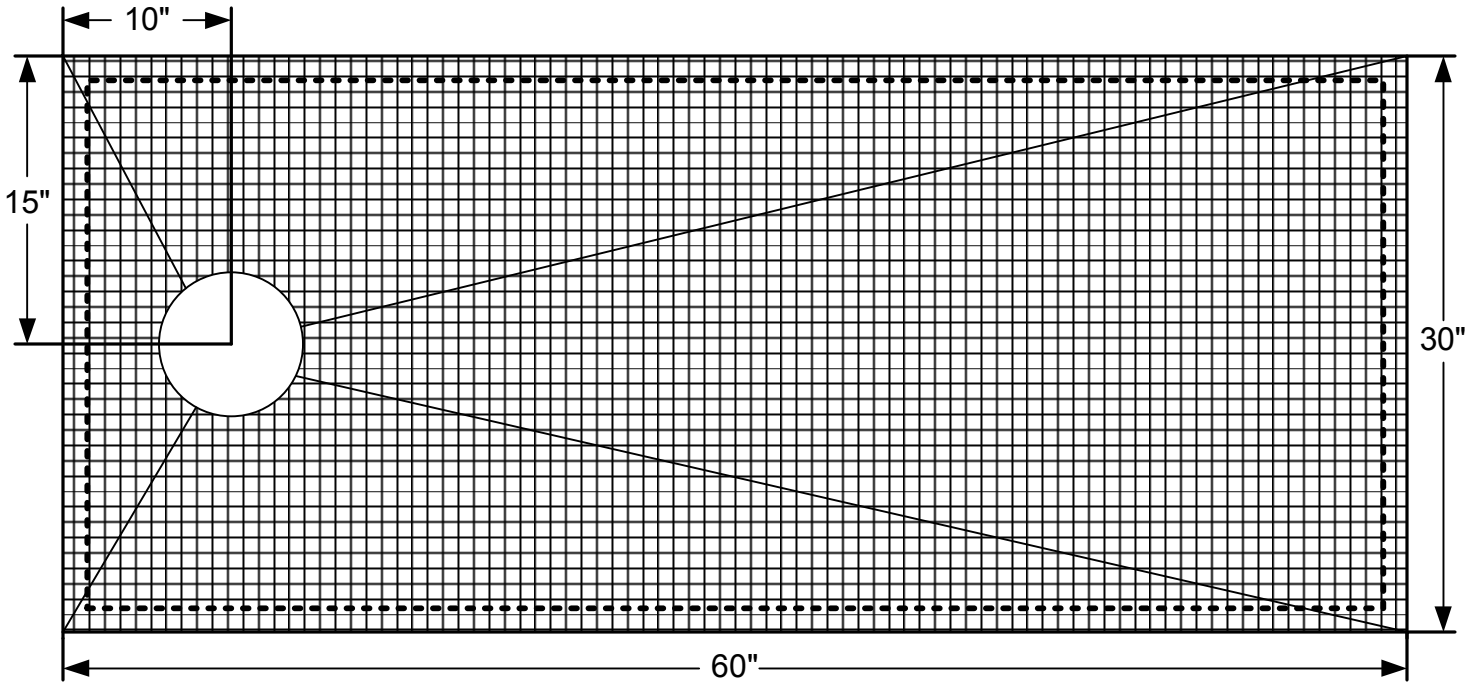

# QWICK SLOPE PROFESSIONAL

Model: QS-3060-L

----- = 2" Recommended Maximum Cut Line

1-1/2"  
(Nom)