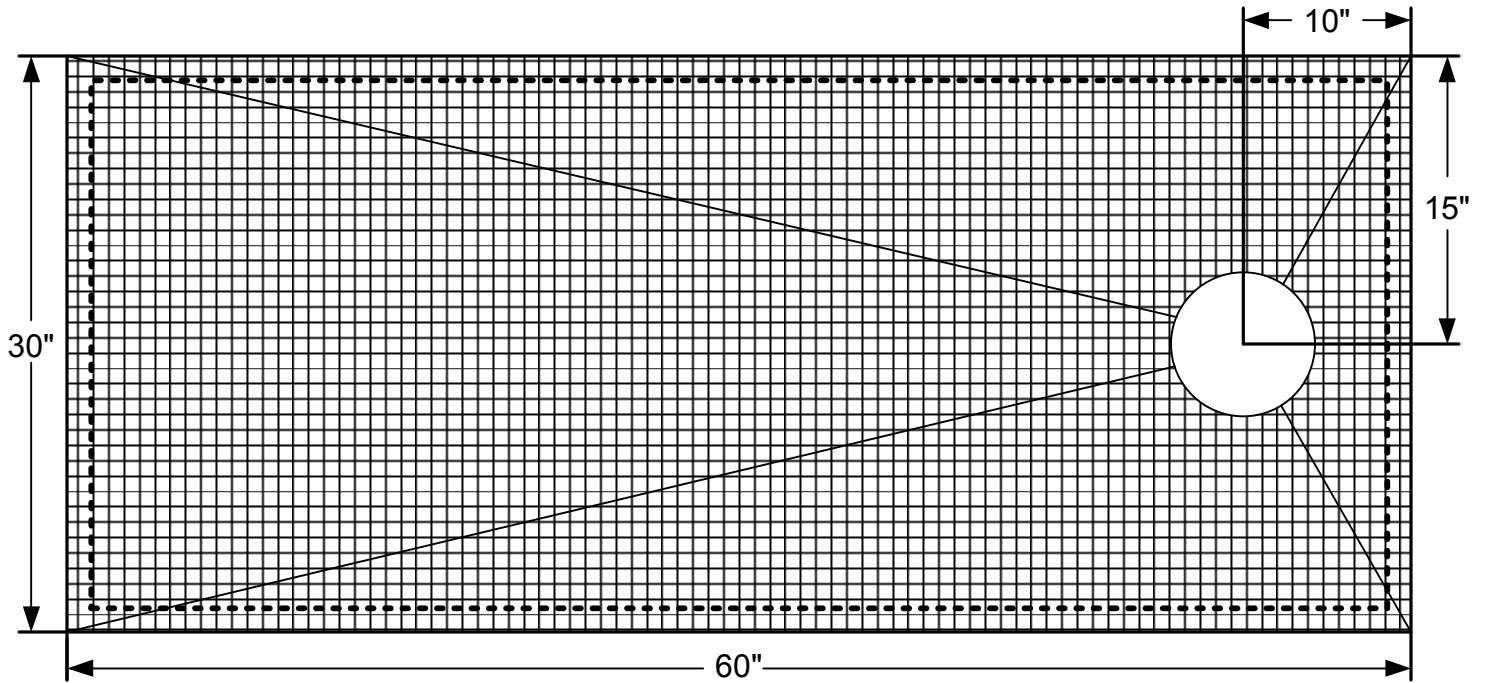

QWICK SLOPE

PROFESSIONAL

Model: QS-3060-R

----- = 2" Recommended Maximum Cut Line

1-1/2"
(Nom)