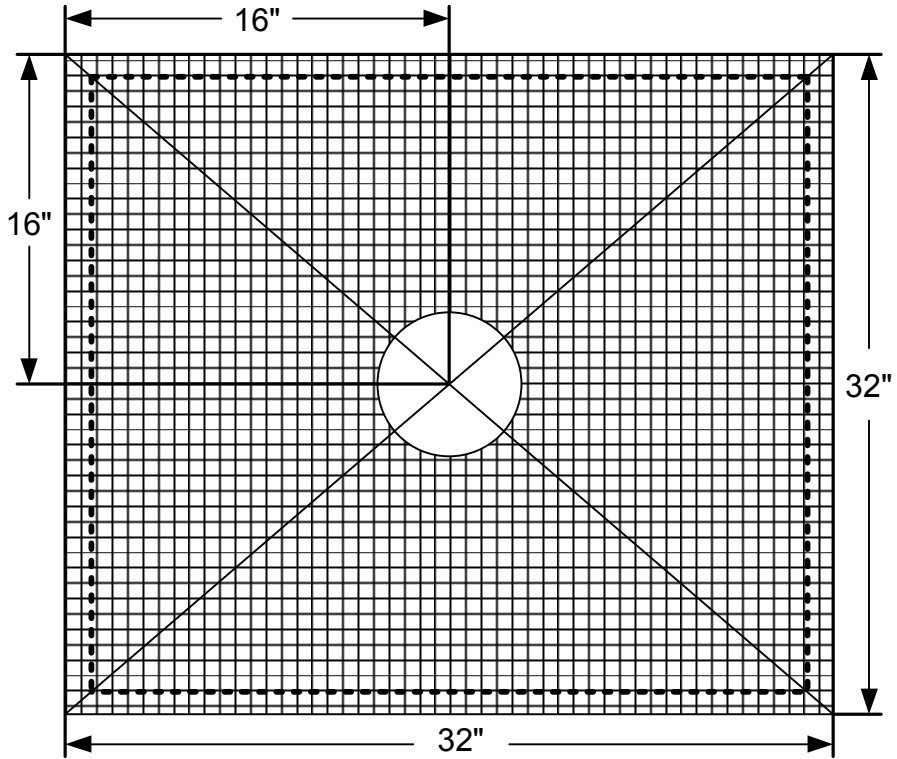

Model: QS-3232-C

----- = 2" Recommended Maximum Cut Line

1-1/2"
(Nom)