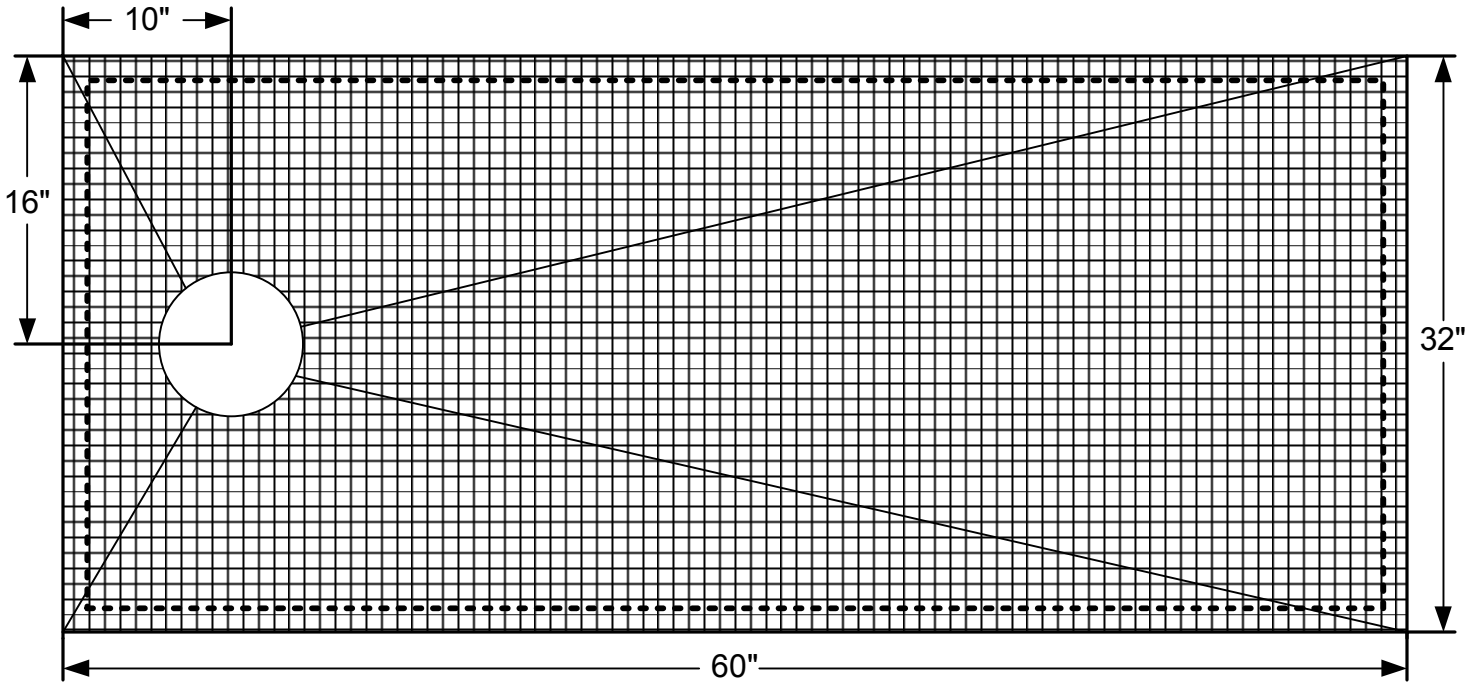

QWICK SLOPE

PROFESSIONAL

Model: QS-3260-L

----- = 2" Recommended Maximum Cut Line

1-1/2"
(Nom)