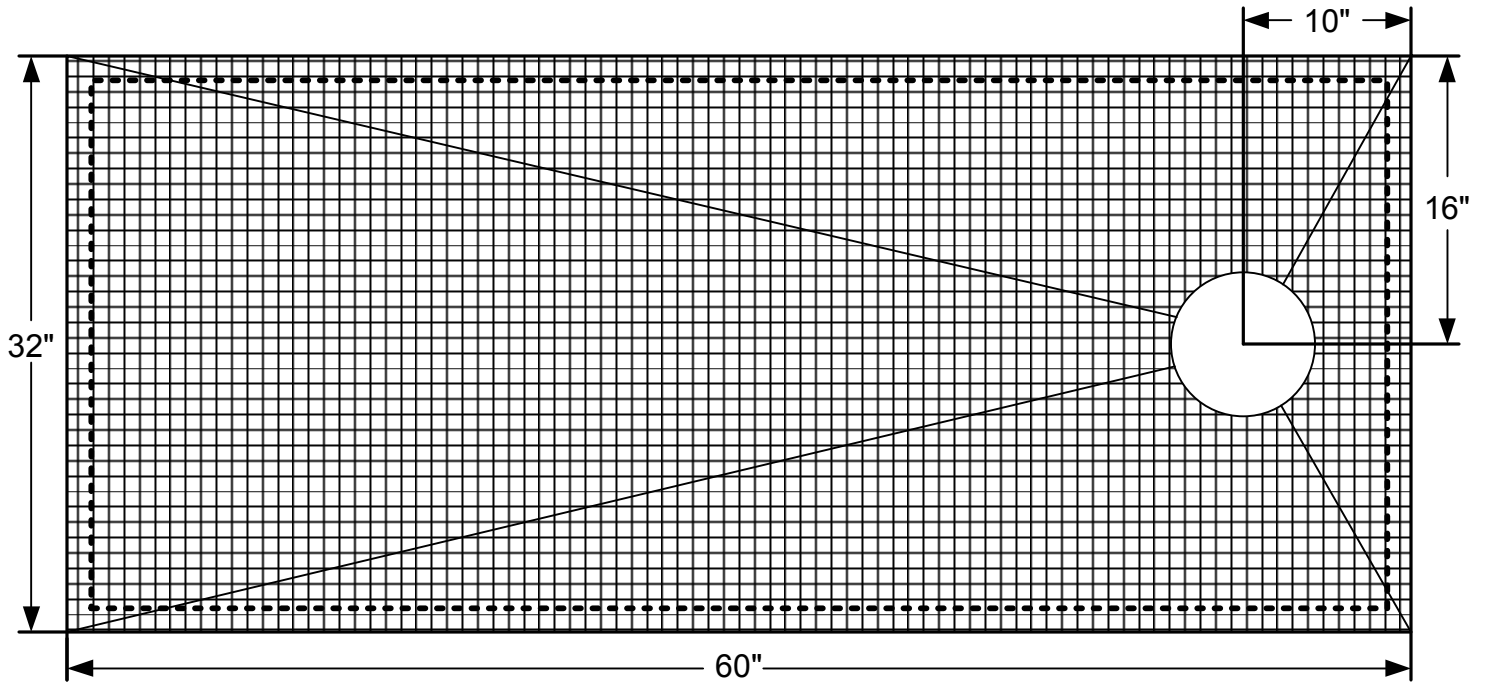

QWICK SLOPE

PROFESSIONAL

Model: QS-3260-R

----- = 2" Recommended Maximum Cut Line

1-1/2"
(Nom)