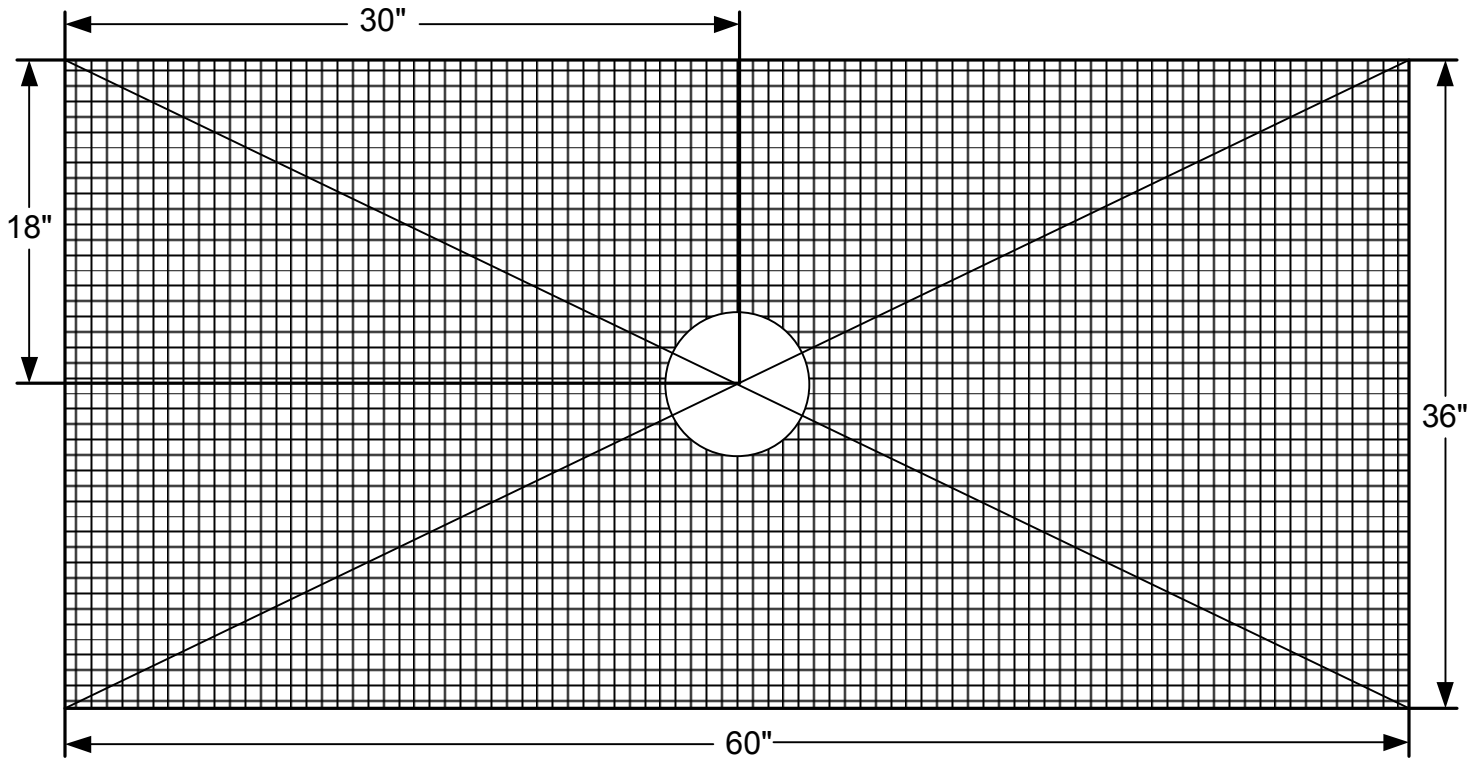

# QWICK SLOPE

PROFESSIONAL

Model: QS-3660-C

1-1/2"  
(Nom)