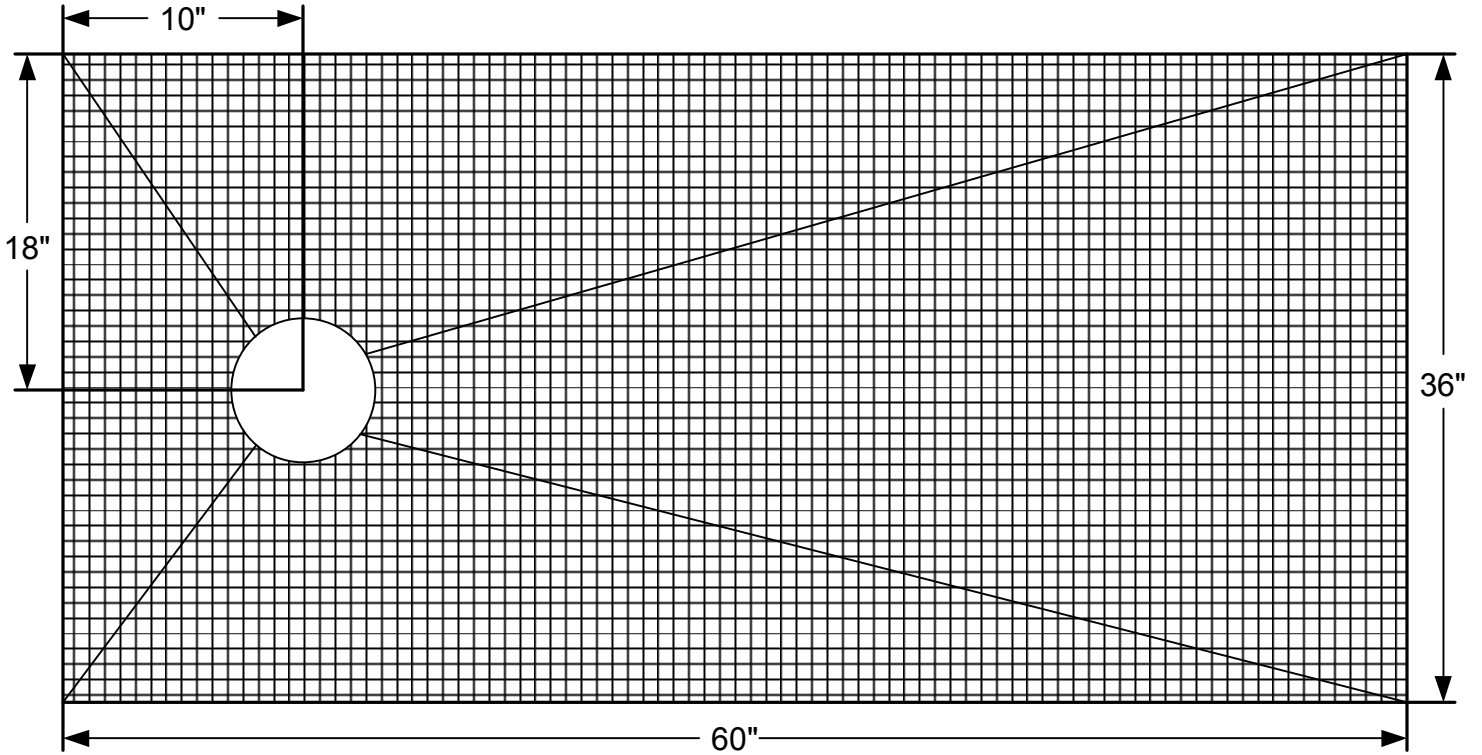

QWICK SLOPE

PROFESSIONAL

Model: QS-3660-L

1-1/2"
(Nom)