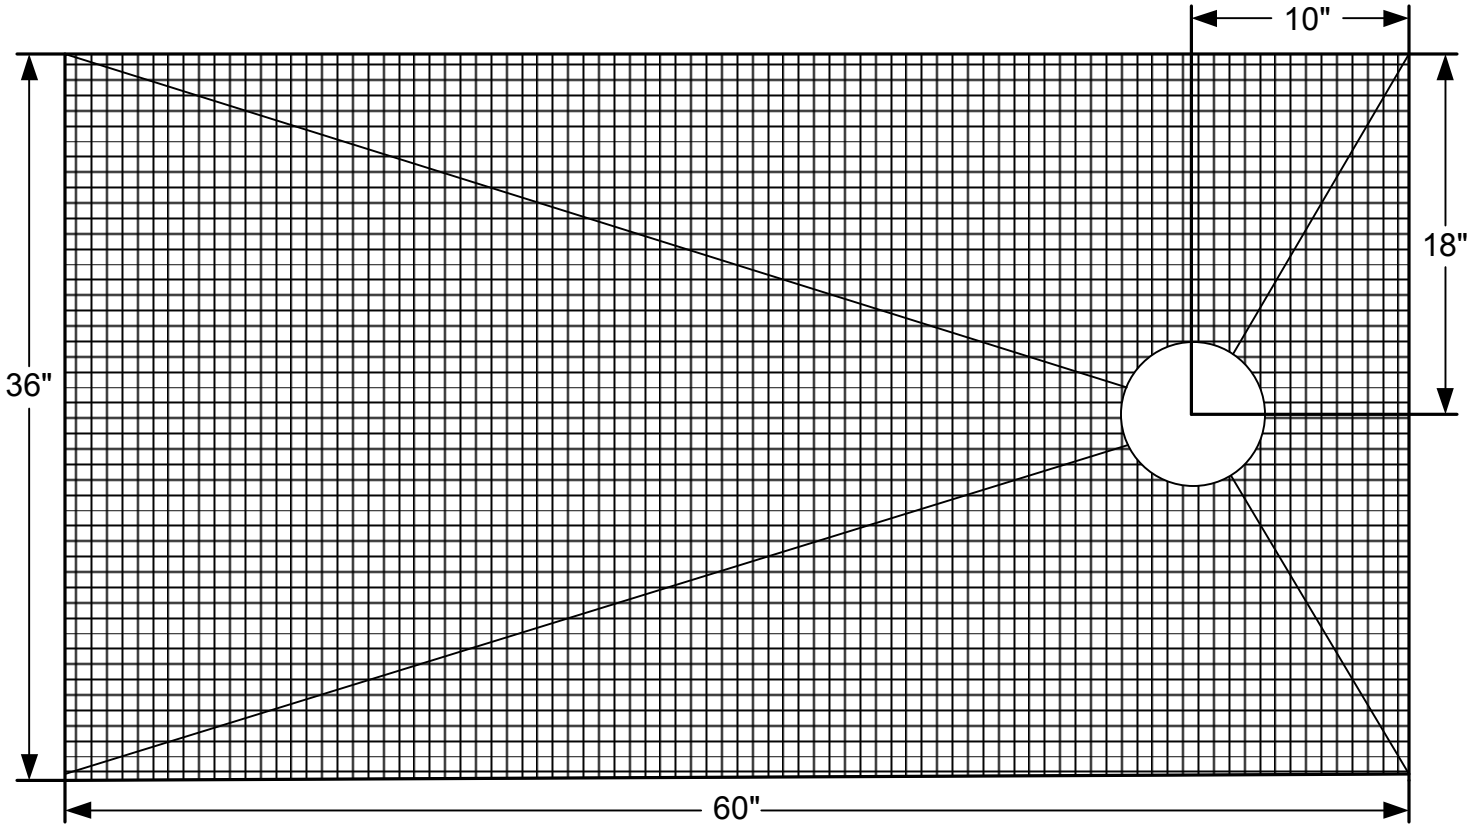

QWICK SLOPE

PROFESSIONAL

Model: QS-3660-R

1-1/2"
(Nom)