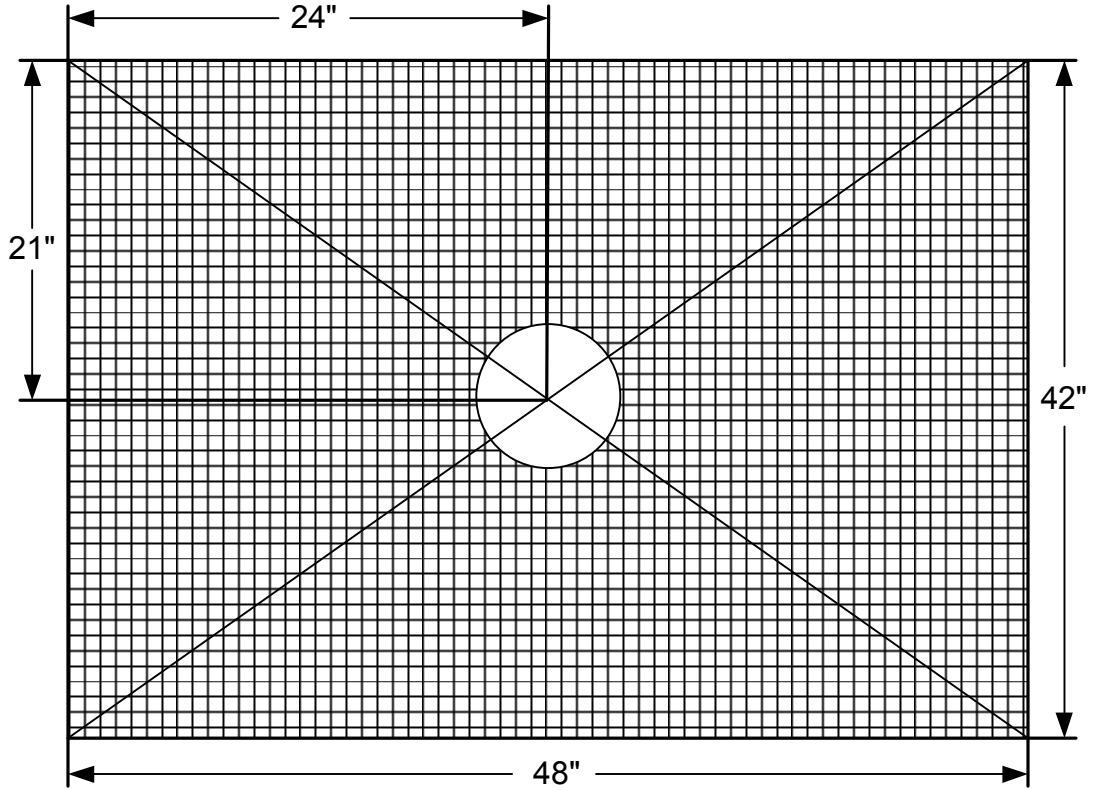

QWICK SLOPE

PROFESSIONAL

Model: QS-4248-C

1-1/2"
(Nom)