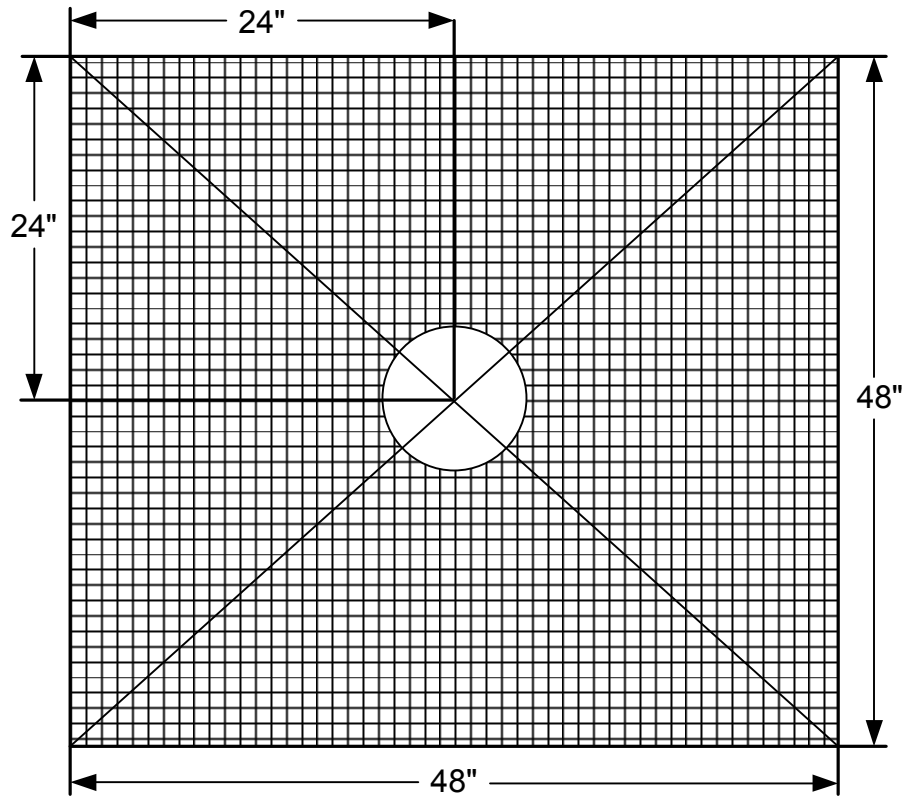

QWICK SLOPE

PROFESSIONAL

Model: QS-4848-C

1-1/2"
(Nom)